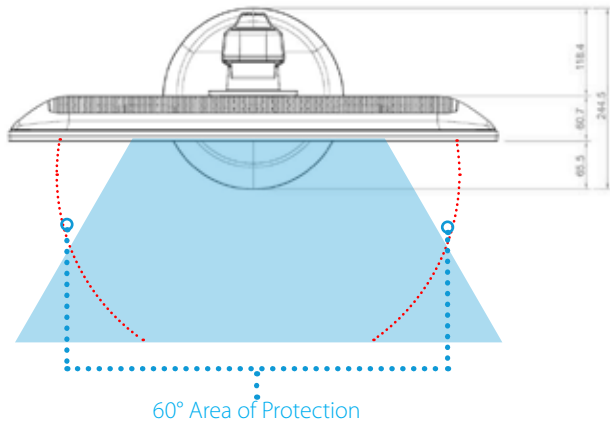

Frameless Design

Easy To Attach

Privacy Filters

V7 Privacy Filters are excellent for open, high-traffic environments or wherever on-screen data needs to be kept private. Screen data is visible only to persons directly in front of the monitor without blurring or distortion. The filter darkens on-screen information when viewed from the side. The high-gloss finish sharpens contrast and helps to protect fragile LCD screens from scratches and damage. V7 Privacy Filters are easy to attach and remove, and can be left in place even when your notebook computer is closed. Sizes are available to fit most laptop computers and desktop displays.

2 sided : Matt/Glossy. The filter darkens on-screen information when viewed from the side. The high-gloss finish sharpens contrast and helps to protect fragile LCD screens from scratches and damage

Privacy Filters Product Line Overview