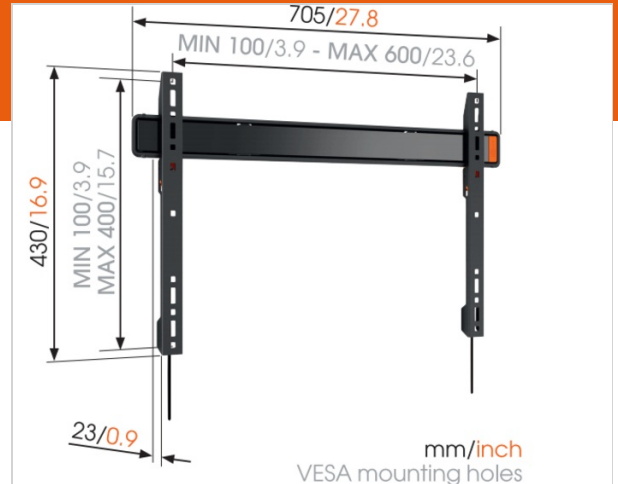

WALL 3305 Fixed TV Wall Mount

Article number (SKU) 8350130
 Colour Black

Key benefits

- Simply Smart Value: Great comfort for an affordable price
- Mount your TV only 2,3 cm from the wall
- Install your mount perfectly level: spirit level included!
- Lock your TV securely in place

Flat wall mounting for large TVs

The WALL 3305 fixed TV bracket mounts large and heavy TVs securely and flat against the wall. Suitable for TVs from 40" to 100" (101-254 cm) with a maximum weight of 80 kg.

Your TV mounts easily and securely on the wall

Are you looking for a sturdy and safe way to mount your TV flat against the wall? The WALL fixed wall bracket is a reliable and simple solution with guaranteed Vogel's quality. With the WALL fixed TV wall bracket, a TV can be mounted flat against the wall. Because there are no moving or protruding parts, the risk of damage is very limited.

Product type number	WALL 3305
Article number (SKU)	8350130
Colour	Black
EAN single box	8712285335464
Product size	L
TÜV certified	Yes
Guarantee	Lifetime
Min. screen size (inch)	40
Max. screen size (inch)	100
Max. weight load (kg)	80
Min. hole pattern	100mm x 100mm
Max. hole pattern	600mm x 400mm
Max. bolt size	M8
Max. height of interface (mm)	430
Max. width of interface (mm)	705