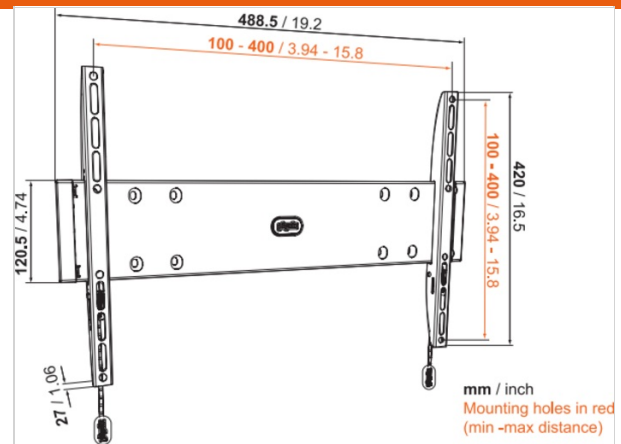

Want to reduce reflections in your TV?

Are you fed up with that nasty glare from the evening sun? Try our tilting tv wall mounts to reduce reflections and glare.