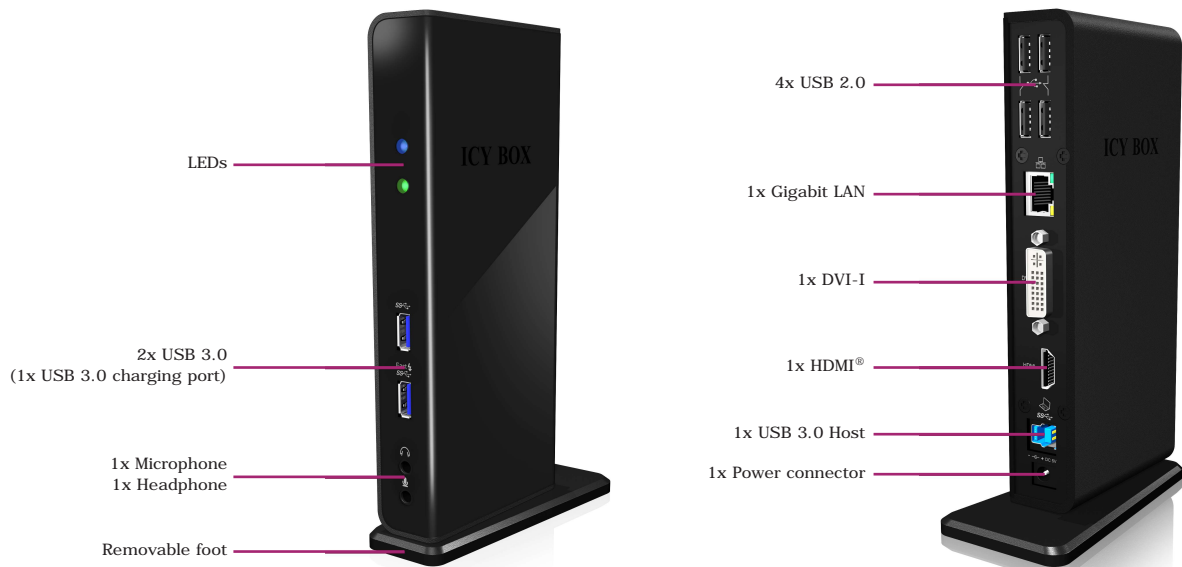

ICY BOX IB-DK2241AC Multi Docking Station for Notebooks and PCs

Key Features

- Extends 1x USB 3.0 to 11 further interfaces
- Input: (to Notebook / PC): USB 3.0 type B female
- Output:
 - 2x USB 3.0 type A female
 - Including 1x USB 3.0 5 V charger for Smartphone / Tablet
 - 1x Microphone 3.5 mm jack
 - 1x Earphone 3.5 mm jack
 - 1x HDMI® Connector
 - 1x DVI-I (Dual-Link) 24+5 female
 - 1x Gigabit LAN RJ45 female
 - 4x USB 2.0 type A female
- Including DVI to VGA adapter
- HDMI® and DVI ports support: mirroring and extending of the display, Resolution up to 2048x1152 Pixel
- USB 3.0 backwards compatible with USB 2.0
- Vertical (with stand foot) and horizontal settable
- Plug & Play and Hot Swap
- Power adapter (100 – 240V), 5 V/4 A, 20 W

The terms HDMI and HDMI High-Definition Multimedia Interface, and the HDMI Logo are trademarks or registered trademarks of HDMI Licensing LLC in the United States and other countries

Technical Data

Model	IB-DK2241AC
Article No.	20850
EAN Code	4250078189800
Brand	ICY BOX
Colour	Black
Material	PC + ABS + Metal
USB 3.0 Speed	Up to 5 Gbit/s
USB 2.0 Speed	Up to 480 Mbit/s
Charger Port	5 V / 2.1 A
LAN Speed	10 / 100 / 1000 Mbit/s
HDMI®	1080p Full HD
DVI	1080p Full HD
Power Supply	100 - 240 V AC, 5 V / 4 A DC
Operating system	Windows 7 / 8, MAC OS > 10.9

Allrounder in fancy piano lacquer look

The IB-DK2241AC extends a notebook / PC via the USB 3.0 port with DVI-I, HDMI®, several USB 2.0 and USB 3.0 ports, as well as Audio in/out and a gigabit Ethernet port. It allows you to connect a DVI & HDMI® TV, projector or monitor and up to 4x USB 2.0 and 2x USB 3.0 devices, furthermore you can connect a headphone/microphone and finally the ethernet port connects to a network

Packing content: 1x IB-DK2241AC, 1x USB 3.0 cable, 1x DVI to VGA Adapter, 1x Power adapter, 1x manual, 1x CD, 1x stand foot

Logistical Data

Packing unit: 12 pcs./carton
 Total weight: 10.5 kg/carton
 Gross weight (incl. packing): 0.79 kg
 Net weight: 0.21 kg