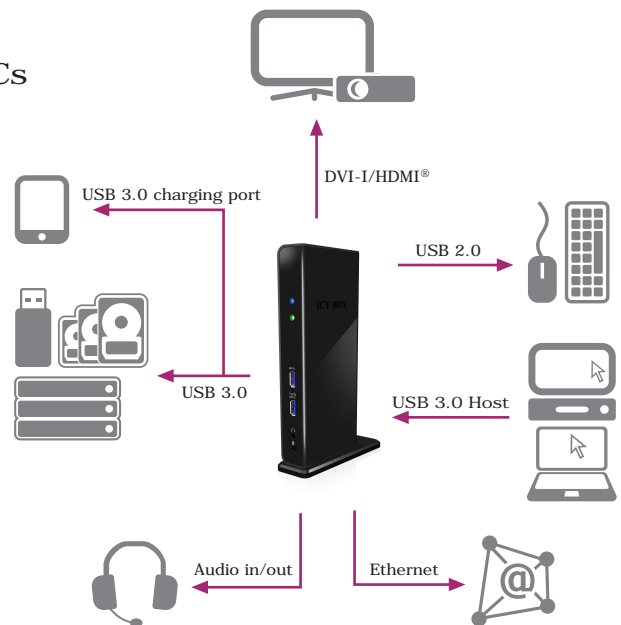

ICY BOX IB-DK2241AC Multi Docking Station for Notebooks and PCs

Key Features

- Extends 1x USB 3.0 to 11 further interfaces
- Input: (to Notebook / PC): USB 3.0 type B female
- Output:
 - 2x USB 3.0 type A female
 - Including 1x USB 3.0 5 V charger for Smartphone / Tablet
 - 1x Microphone 3.5 mm jack
 - 1x Earphone 3.5 mm jack
 - 1x HDMI® Connector
 - 1x DVI-I (Dual-Link) 24+5 female
 - 1x Gigabit LAN RJ45 female
 - 4x USB 2.0 type A female
- Including DVI to VGA adapter
- HDMI® and DVI ports support: mirroring and extending of the display, Resolution up to 2048x1152 Pixel
- USB 3.0 backwards compatible with USB 2.0
- Vertical (with stand foot) and horizontal settable
- Plug & Play and Hot Swap
- Power adapter (100 – 240V), 5 V/4 A, 20 W

The terms HDMI and HDMI High-Definition Multimedia Interface, and the HDMI Logo are trademarks or registered trademarks of HDMI Licensing LLC in the United States and other countries

Technical Data

Model	IB-DK2241AC
Article No.	20850
EAN Code	4250078189800
Brand	ICY BOX
Colour	Black
Material	PC + ABS + Metal
USB 3.0 Speed	Up to 5 Gbit/s
USB 2.0 Speed	Up to 480 Mbit/s
Charger Port	5 V / 2.1 A
LAN Speed	10 / 100 / 1000 Mbit/s
HDMI®	1080p Full HD
DVI	1080p Full HD
Power Supply	100 - 240 V AC, 5 V / 4 A DC
Operating system	Windows 7 / 8, MAC OS > 10.9

Allrounder in fancy piano lacquer look

The IB-DK2241AC extends a notebook / PC via the USB 3.0 port with DVI-I, HDMI®, several USB 2.0 and USB 3.0 ports, as well as Audio in/out and a gigabit Ethernet port. It allows you to connect a DVI & HDMI® TV, projector or monitor and up to 4x USB 2.0 and 2x USB 3.0 devices, furthermore you can connect a headphone/microphone and finally the ethernet port connects to a network

Packing content: 1x IB-DK2241AC, 1x USB 3.0 cable, 1x DVI to VGA Adapter, 1x Power adapter, 1x manual, 1x CD, 1x stand foot

Logistical Data

Packing unit: 12 pcs./carton
 Total weight: 10.5 kg/carton
 Gross weight (incl. packing): 0.79 kg
 Net weight: 0.21 kg