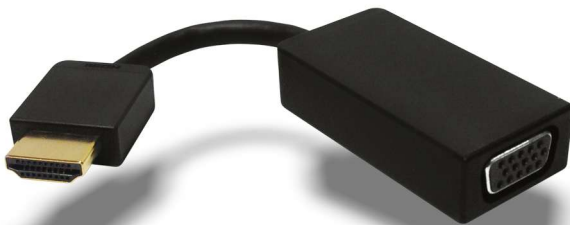

## ICY BOX IB-AC502 HDMI (A-Typ) to VGA Adapter

### Keyfeatures

- HDMI A-Type (Input) to VGA (Output)
- HDMI 1.4b and downwards compatible
- Resolution 1080p full HD up to 1920x1080
- Plug and Play – no software installation
- With full EMI shielding
- Very compact design (small size)

### Funktion

It adapts a HDMI Port (A-Type) to a VGA Port, so that you can connect your Notebook/Tablet to a Monitor/Projector for presentation or entertainment.

### Technical Data

|                 |                               |
|-----------------|-------------------------------|
| Model           | IB-AC502                      |
| Article no.     | 70528                         |
| EAN code        | 4250078188605                 |
| Brand           | ICY BOX                       |
| Article text    | HDMI (A-Typ) to VGA Adapter   |
| Colour          | Black                         |
| Material        | Plastic                       |
| Interface       | HDMI (A-Typ) to VGA           |
| Resolution      | 1080p Full HD up to 1920x1080 |
| Packing content | 1x IB-AC502, manual           |