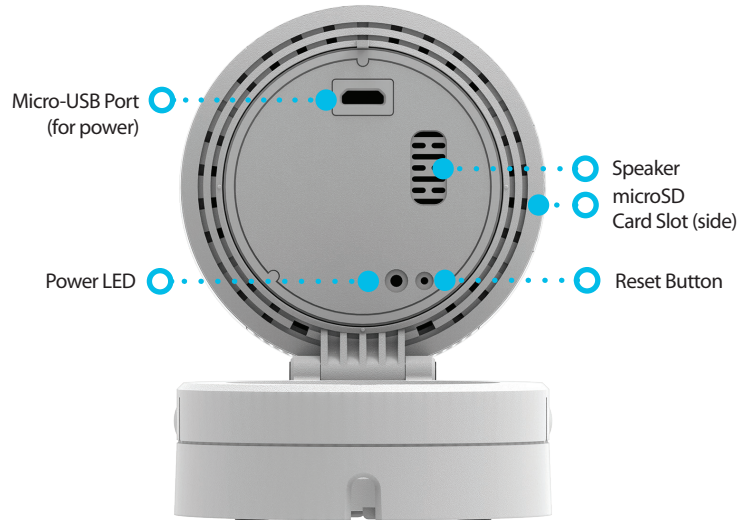

Back View

Technical Specifications

Camera		
Camera Hardware Profile	• 1/2.7" progressive CMOS sensor • Minimum illumination: • B/W mode (LEDs on): 0 lux • Minimum object distance: 50 cm • Lens focal length: 1.8 mm • Aperture: F2.2 • Built-in microphone and speaker	• Angle of view: • Horizontal: 180° • Vertical: 80° • Diagonal: 180° • Built-in Infrared-Cut Removable (ICR) Filter • 4.87 m (16 feet) IR illumination distance
Image Features	• 4x Digital zoom • Configurable sound detection level • Time stamp and text overlay	• Configurable resolution • Configurable motion detection windows
Video Compression	• H.264 / MJPEG format compression • H.264 streaming	• JPEG for still images
Video Resolution	• 1280 x 720 at up to 30 fps	
Audio Support	• AAC (32 kbps)	
Connectivity	• 802.11 n/g/b wireless with WPA/WPA2 encryption • Operates on 2.4 GHz band • microSD card slot	• Single-band 1T1R mode supports a maximum data rate of 72.2 Mbps (PHY rate) using 20 MHz bandwidth
Network		
Network Protocols	• IPv4, IPv6, ARP, TCP, UDP, ICMP • DHCP client	• RTP/RTSP • MPEG2.TS