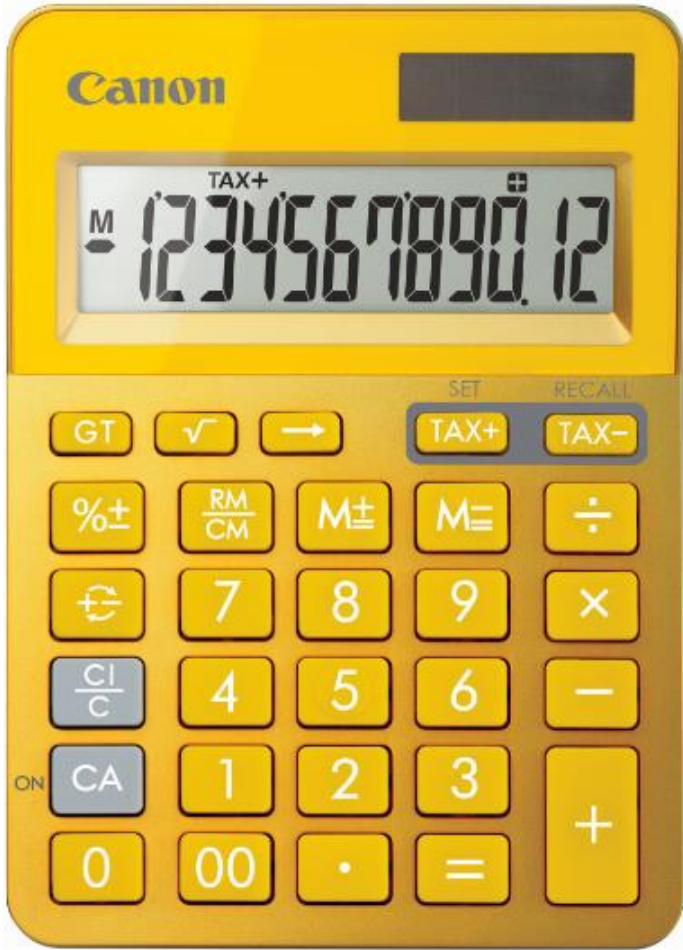

LS-123K Yellow Sales Sheet

LS-123K Yellow limited edition for 2015 only launches January 2015

- Partly made from Canon recycled product material
- Versatile design that can compliment your home and office environment
- Large 12-digit display with tax function
- Dual Power

Canon

A welcome addition to the existing LS-123K series.

NEW!

Item code	9490B001AA (Metallic Blue) 9490B002AA (Metallic Green) 9490B003AA (Metallic Pink) 9490B004AA (Metallic Orange) 9490B006AA (Metallic Yellow) - NEW
-----------	--

EAN code	4549292008524 (Metallic Blue) 4549292008531 (Metallic Green) 4549292008548 (Metallic Pink) 4549292008555 (Metallic Orange) 4549292045086 (Metallic Yellow) - NEW
----------	---

Canon