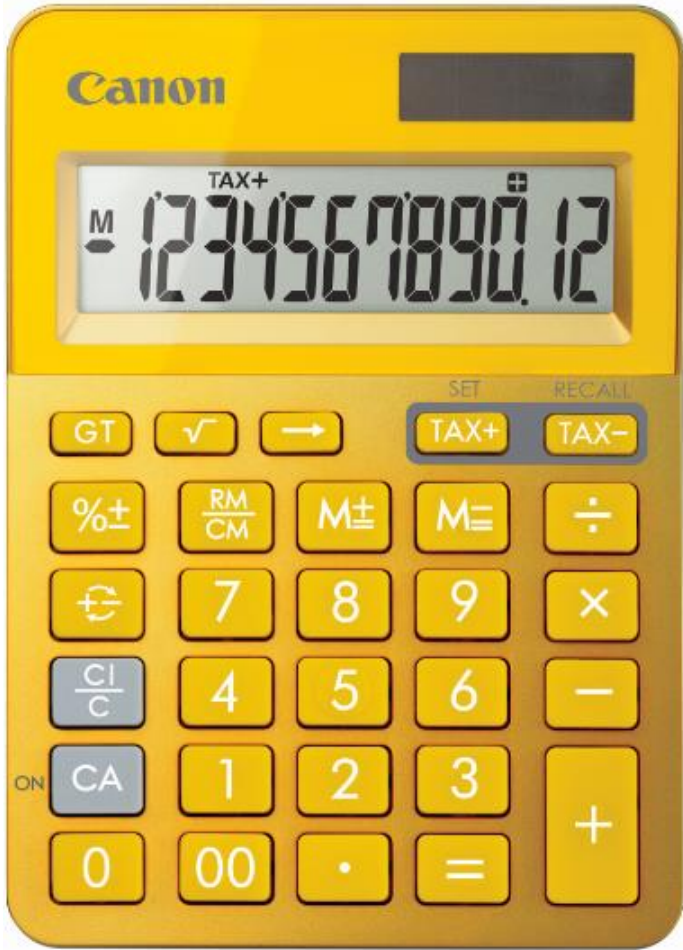

# LS-123K Yellow Sales Sheet

LS-123K Yellow limited edition for 2015 only launches January 2015

- Partly made from Canon recycled product material
- Versatile design that can compliment your home and office environment
- Large 12-digit display with tax function
- Dual Power

Introducing the new yellow LS-123K, limited edition for 2015 only

A welcome addition to the existing LS-123K series.

**NEW!**

Item code	9490B001AA (Metallic Blue) 9490B002AA (Metallic Green) 9490B003AA (Metallic Pink) 9490B004AA (Metallic Orange) <b>9490B006AA (Metallic Yellow) - NEW</b>
-----------	--

EAN code	4549292008524 (Metallic Blue) 4549292008531 (Metallic Green) 4549292008548 (Metallic Pink) 4549292008555 (Metallic Orange) <b>4549292045086 (Metallic Yellow) - NEW</b>
----------	---

**Canon**