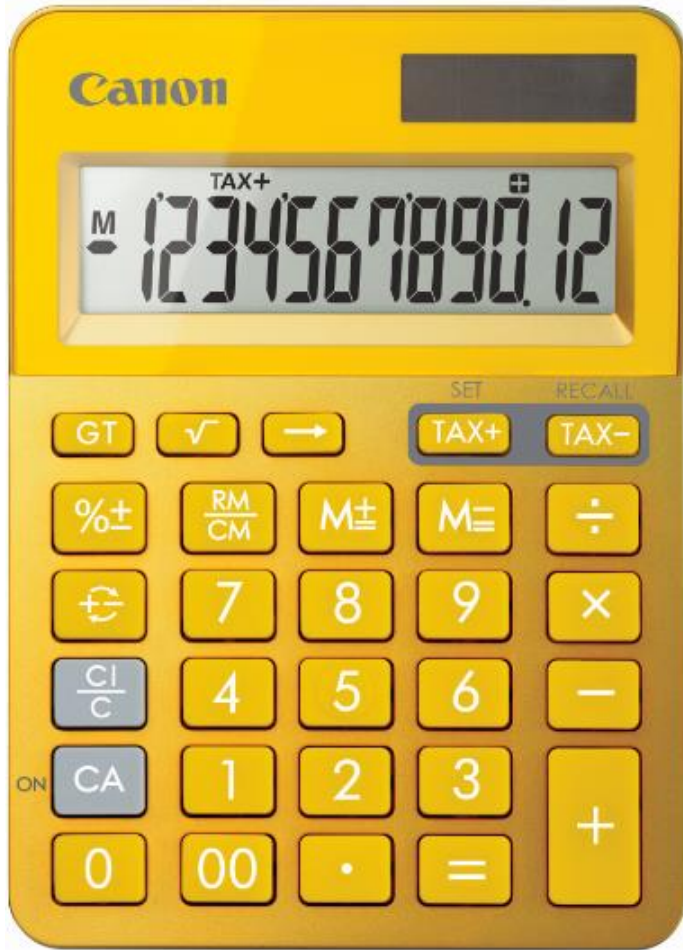

LS-123K Yellow Sales Sheet

LS-123K Yellow limited edition for 2015 only launches January 2015

- Partly made from Canon recycled product material
- Versatile design that can compliment your home and office environment
- Large 12-digit display with tax function
- Dual Power

Canon

A welcome addition to the existing LS-123K series.

NEW!

Item code	9490B001AA (Metallic Blue) 9490B002AA (Metallic Green) 9490B003AA (Metallic Pink) 9490B004AA (Metallic Orange) 9490B006AA (Metallic Yellow) - NEW
-----------	--

EAN code	4549292008524 (Metallic Blue) 4549292008531 (Metallic Green) 4549292008548 (Metallic Pink) 4549292008555 (Metallic Orange) 4549292045086 (Metallic Yellow) - NEW
----------	---

Canon